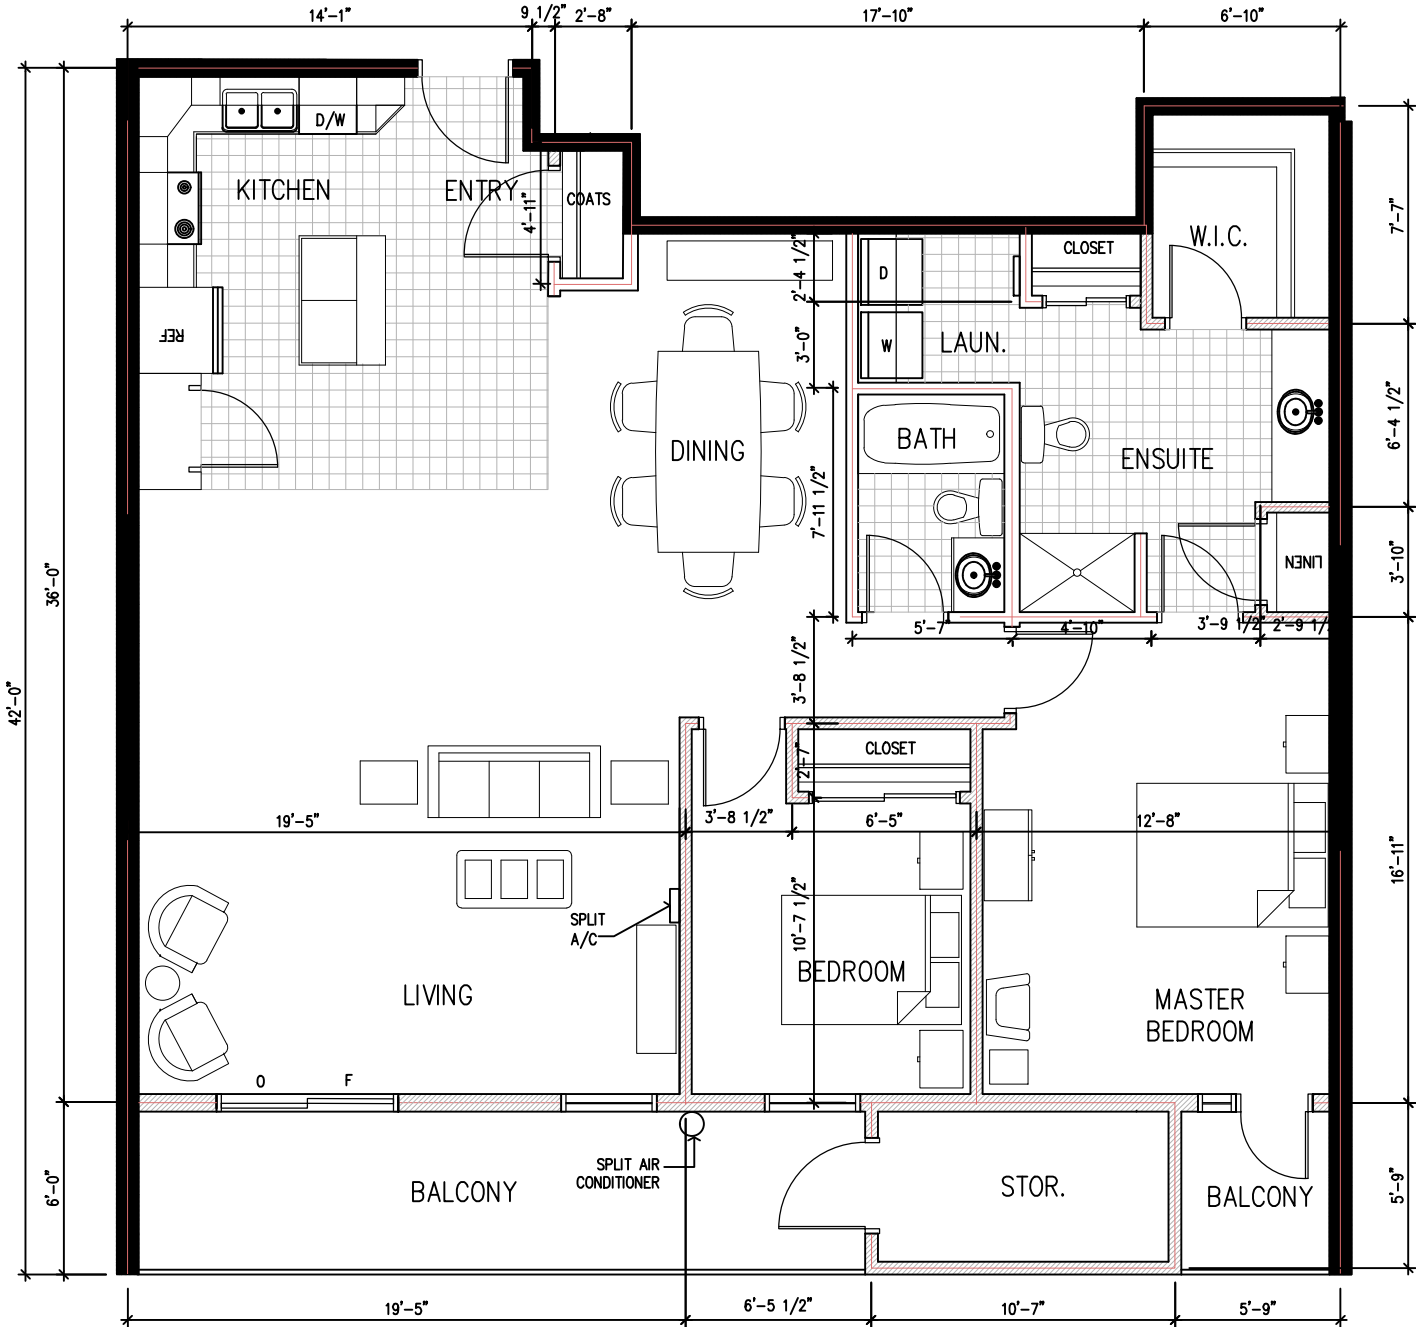

BRIGHTWATER VIEW CONDOMINIUMS

DATE: AUGUST 2021
SCALE: N.T.S.

DESC: SUITE 406

OSOYOOS, B.C.

*ALL DIMENSIONS ARE APPROXIMATE AND MAY VARY DUE TO SITE CONDITIONS